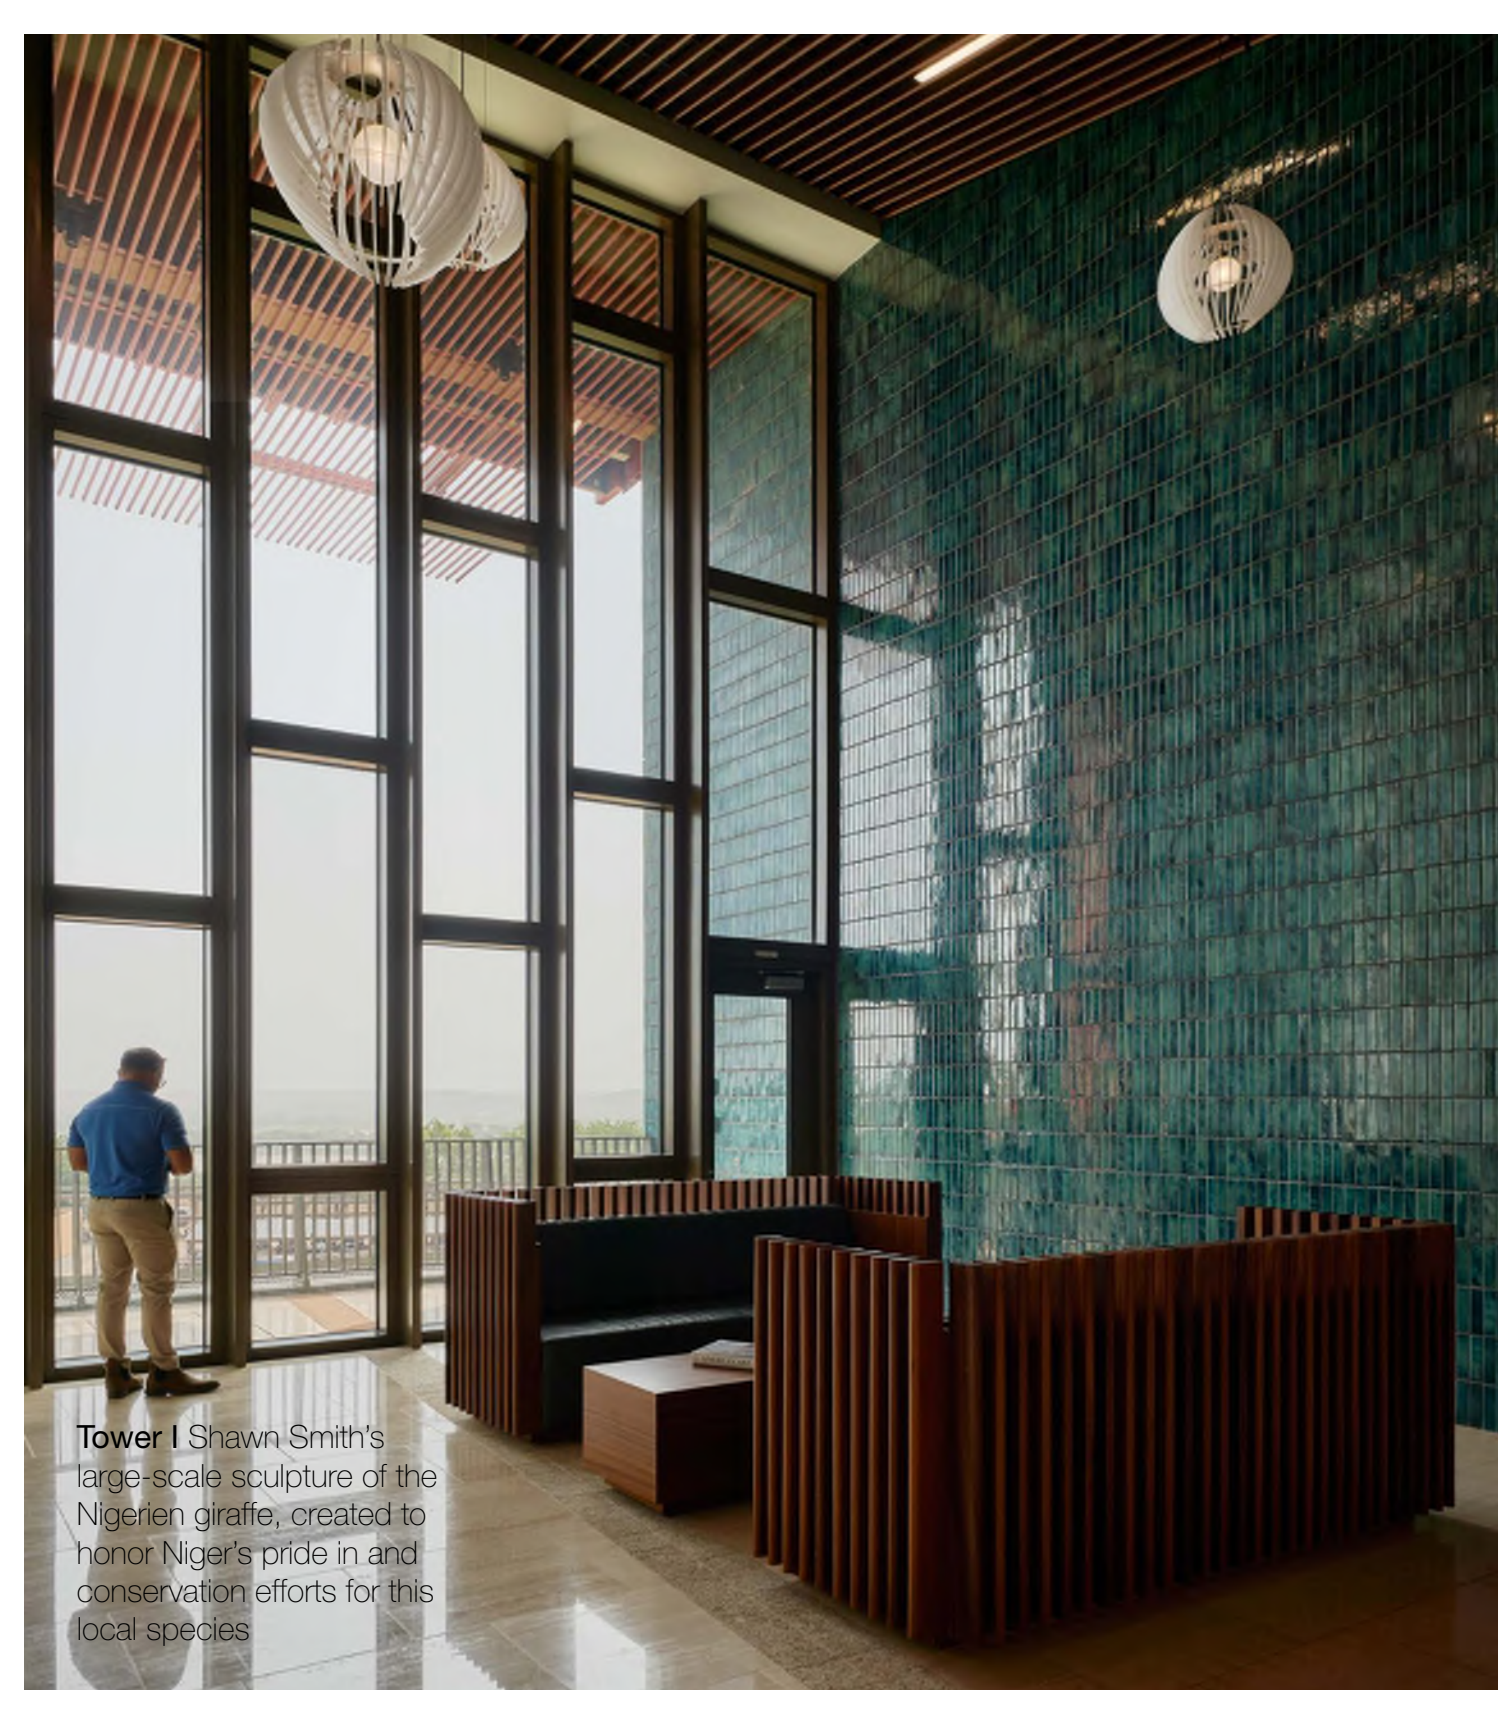

Chemistry Entrance
Health Center
Computer Center
Student Center
Library
Physical Education Center
Student Union
Administration Building
Dormitories

View from Southwest to Main Entry

View from Southwest to Main Entry

Entry Promenade

Tower I Shawn Smith's large-scale sculpture of the Nigerien giraffe, created to honor Niger's pride in and conservation efforts for this local species