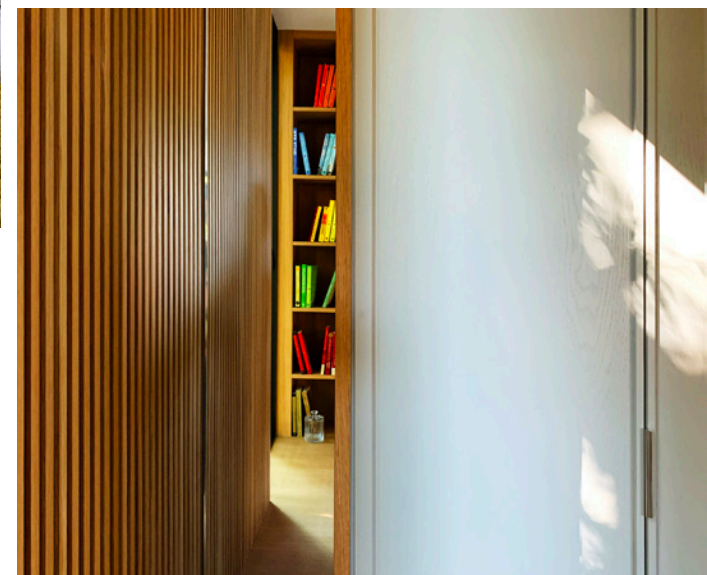

*material palette*

Wood Slats

Wool  
Headboard

Paper Yarn  
Carpet

Clay Tiles

Concrete  
Countertops

Locally Sourced  
Recyclable Wallpaper,  
FSC Certified

Many homes in this region have existing sleeping porches and often the instinct is to expand for larger walk-in closets or expansive bathrooms with freestanding-but-seldom-used tubs. Instead, we sought ways to draw together light, reflection, and palette to create a dynamic, spacious experience, and addressed storage needs with creativity and beauty that allowed us to build less in order to build better.

Local and natural materials are used throughout the renovation including white oak slats with a water-based finish, an organic wool and flax headboard, paper yarn carpet, clay tiles, locally-sourced recyclable FSC certified wallpaper, and concrete countertops. Shades for south-facing windows and a light-colored reflective TPO roof help to reduce solar heat gain during the day.